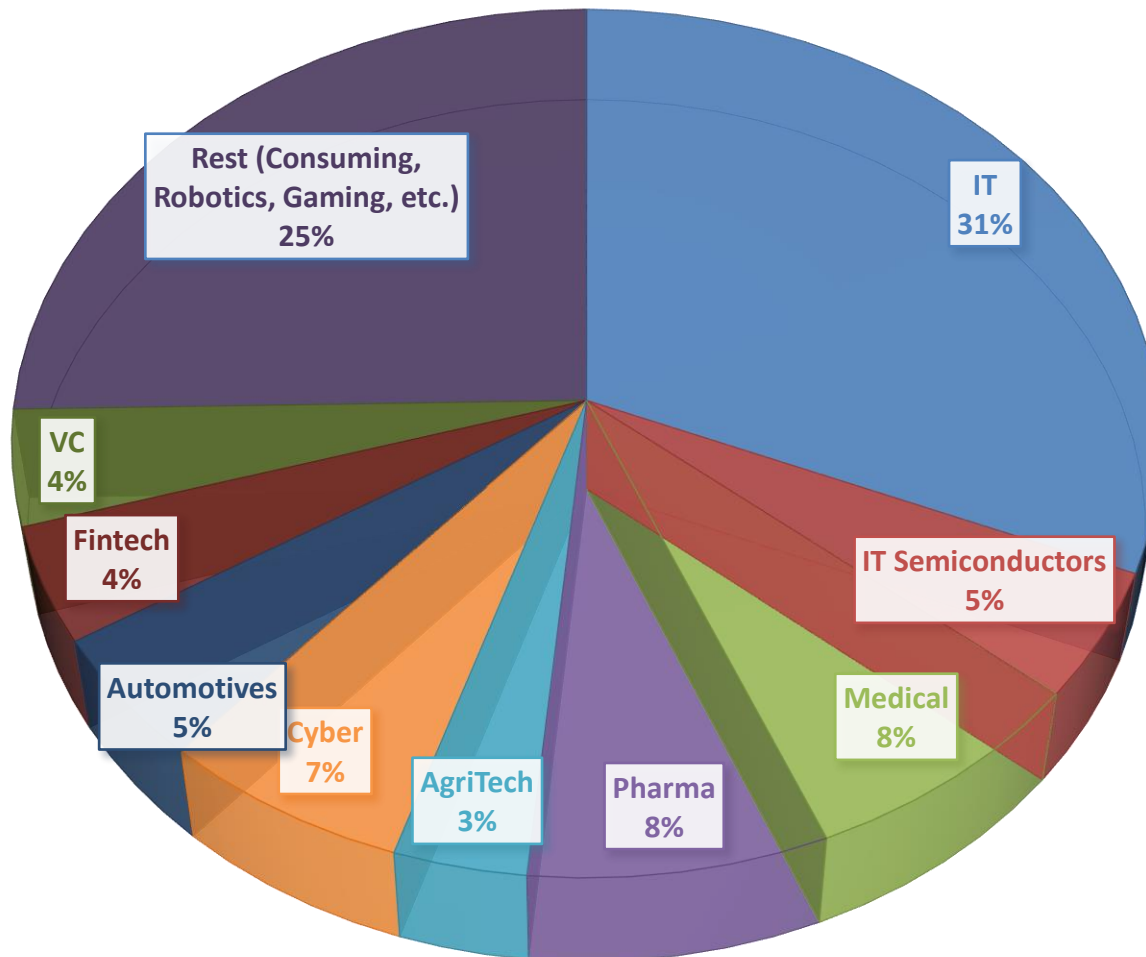

% OF INVESTMENTS BY SECTOR 2001-2019