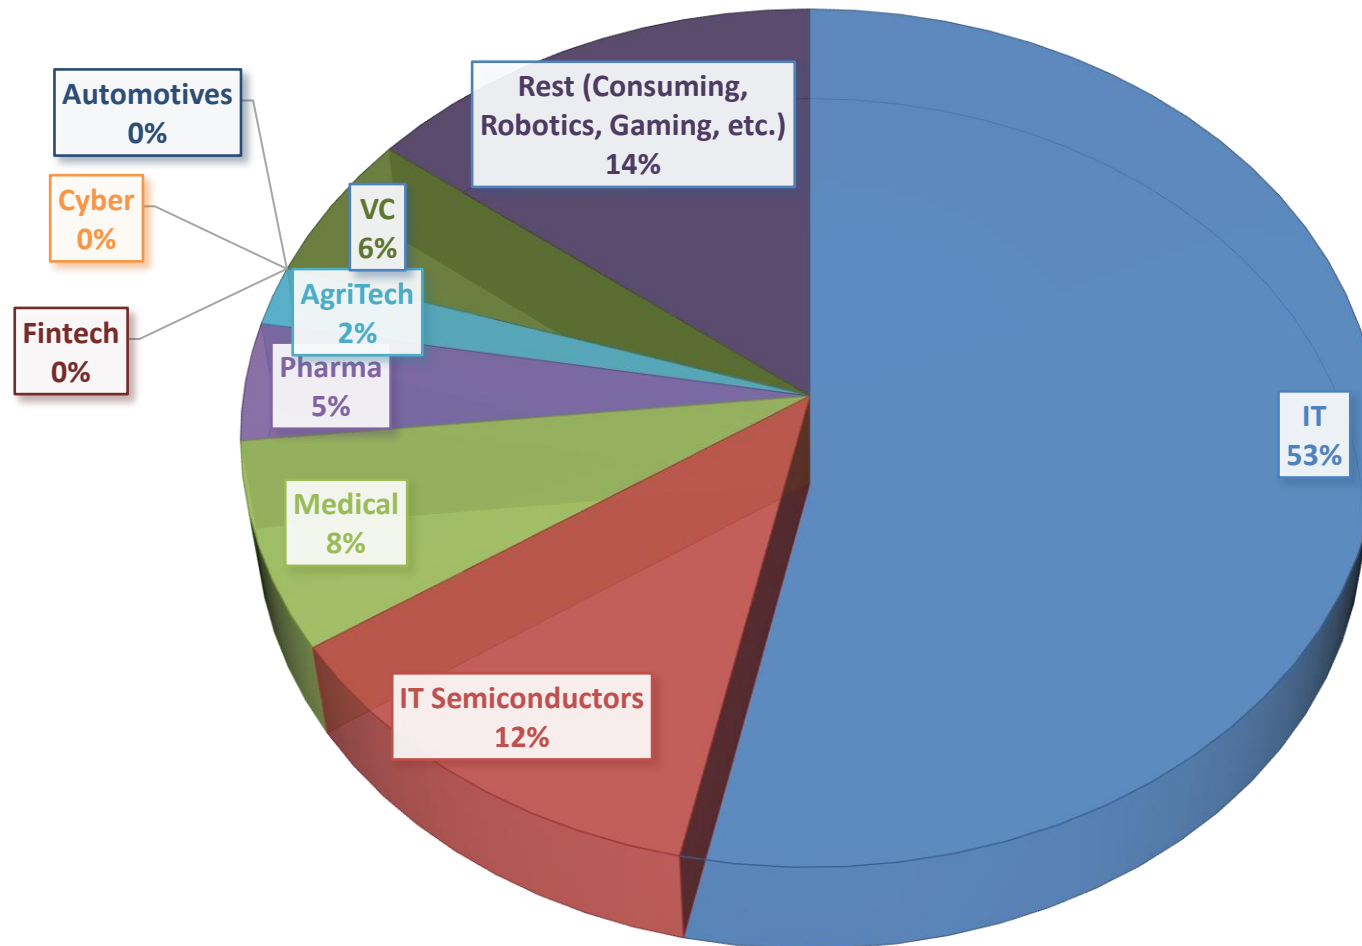

% OF INVESTMENT BY SECTOR 2001-2014