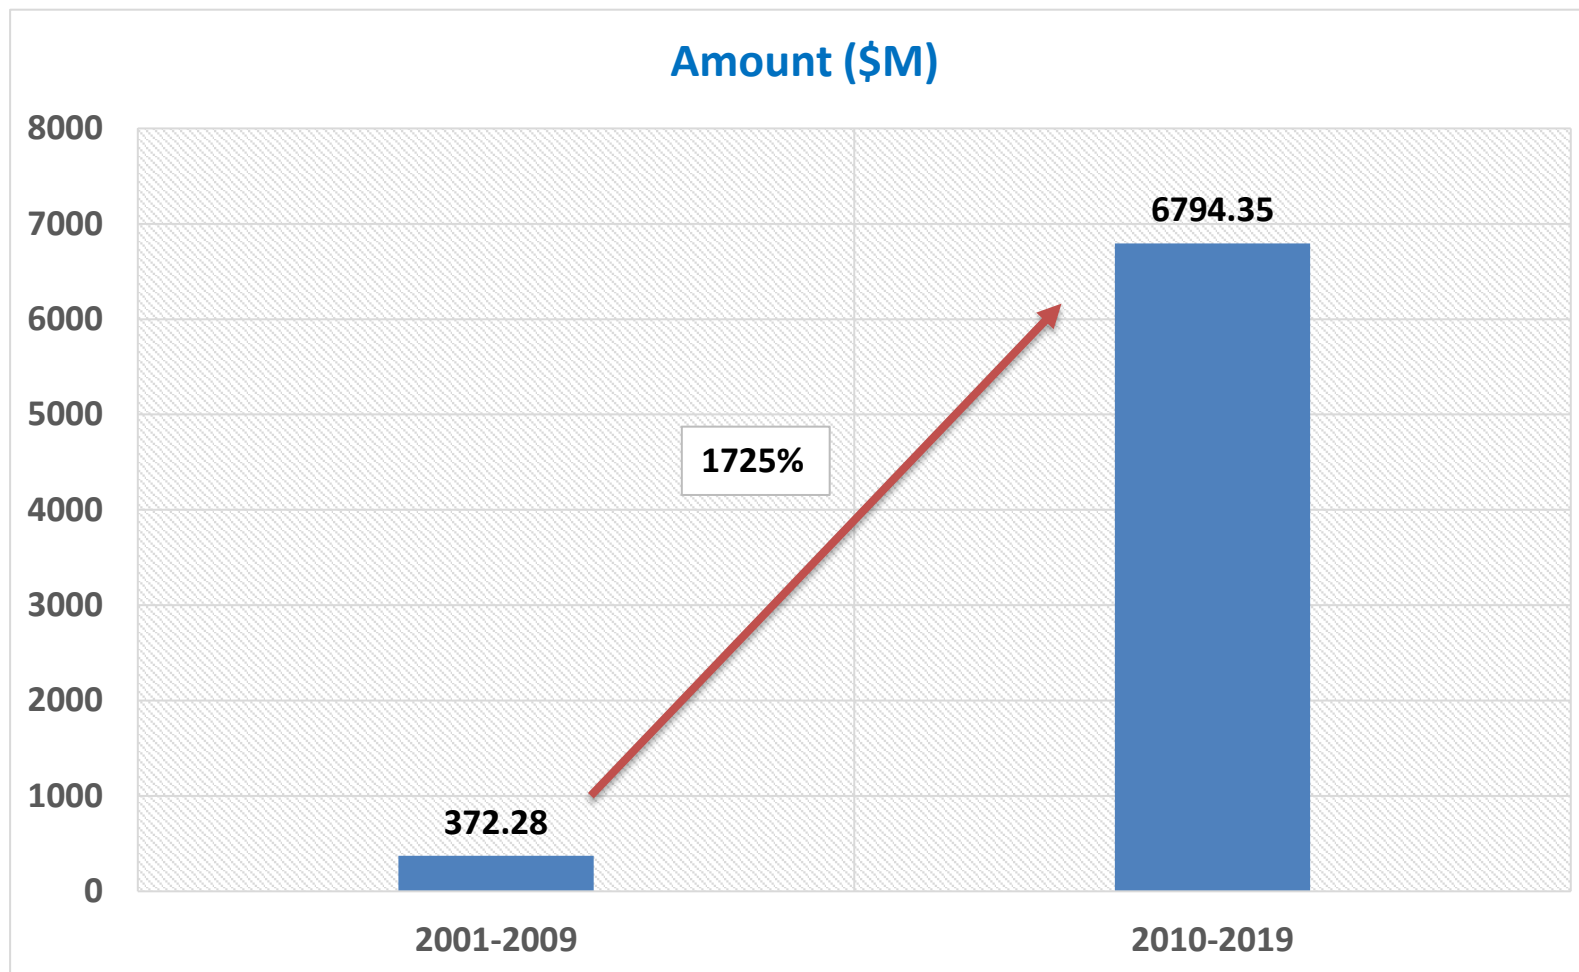

Total Amount of Japanese Investments In Israeli Companies: 7166.63M\$

Top 5 Active Investors

*Mitsui Consists of Mitsui, Mitsui Global, Mitsui Fodusan and Magenta

*SBI Consists of SBI holdings, SBI ventures and SBI JIVC

Top 10 Largest Investments

Japanese Company	Investment\Acquisition	Israeli Company	Year	Amount (\$M)
Yokohama Tires (Japan/India)	Acquisition	Alliance Tires	2016	1200
Mitsubishi Tanabe	Acquisition	Nerodrem	2017	1060
Rakuten	Acquisition	Viber	2014	900
Orix	Partial Acquisition	Ormat	2017	626
Softbank	Investment	Compass- US	2018	400
Softbank	Investment	Cybereason	2017-2019	250
Kurita Water Co	Acquisition	ICL EU (BK Giuliani GmbH)	2015	240
Sony	Acquisition	Altair	2016	230
Softbank	Investment	Lemonade	2018-2019	200
Japan Tobbaco	Investment	OPKO Pharma US/IL Combained Commercial	2017	118

% OF INVESTMENTS BY SECTOR 2001-2019

% OF INVESTMENT BY SECTOR 2001-2014

% OF IVESTMENT BY SECTOR SINCE 2015

Japanese Investments In Israel 2010-2019

Number Of Investments

% OF INVESTMENT BY SECTOR 2001-2009