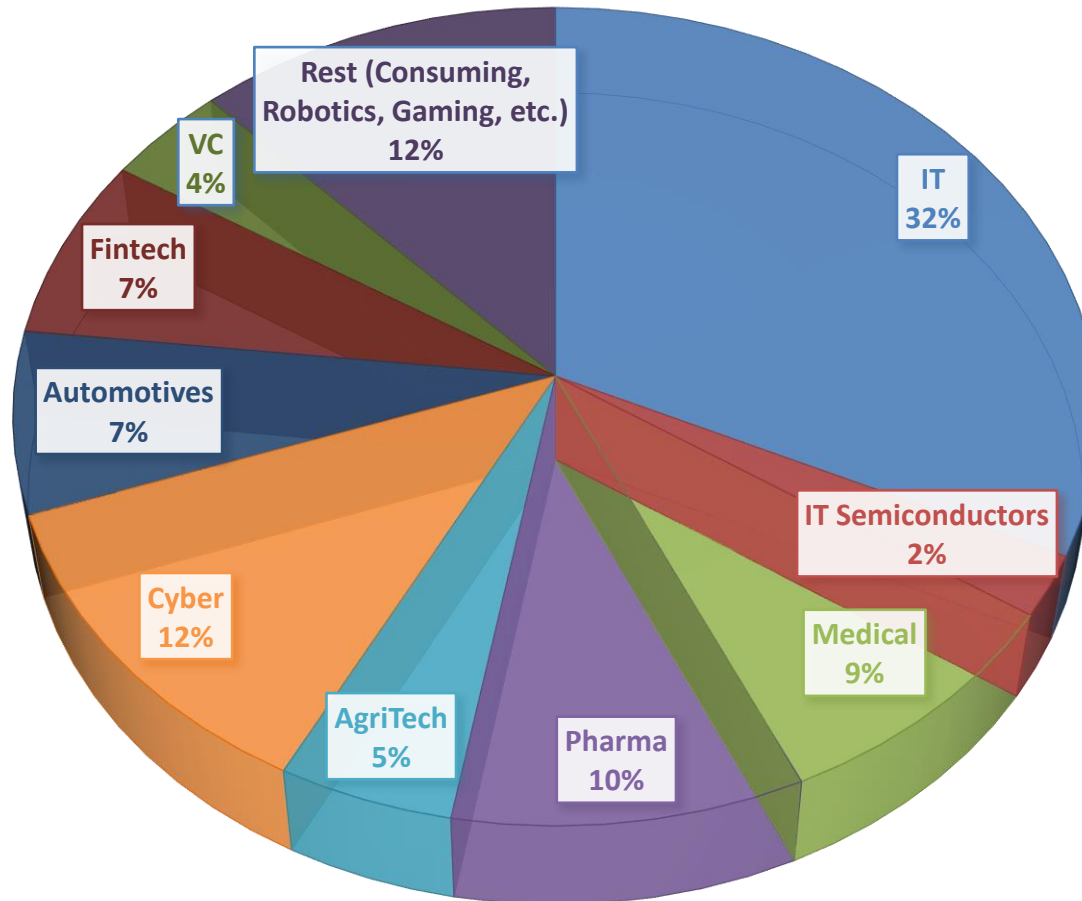

% OF INVESTMENT BY SECTOR SINCE 2010 - 2019