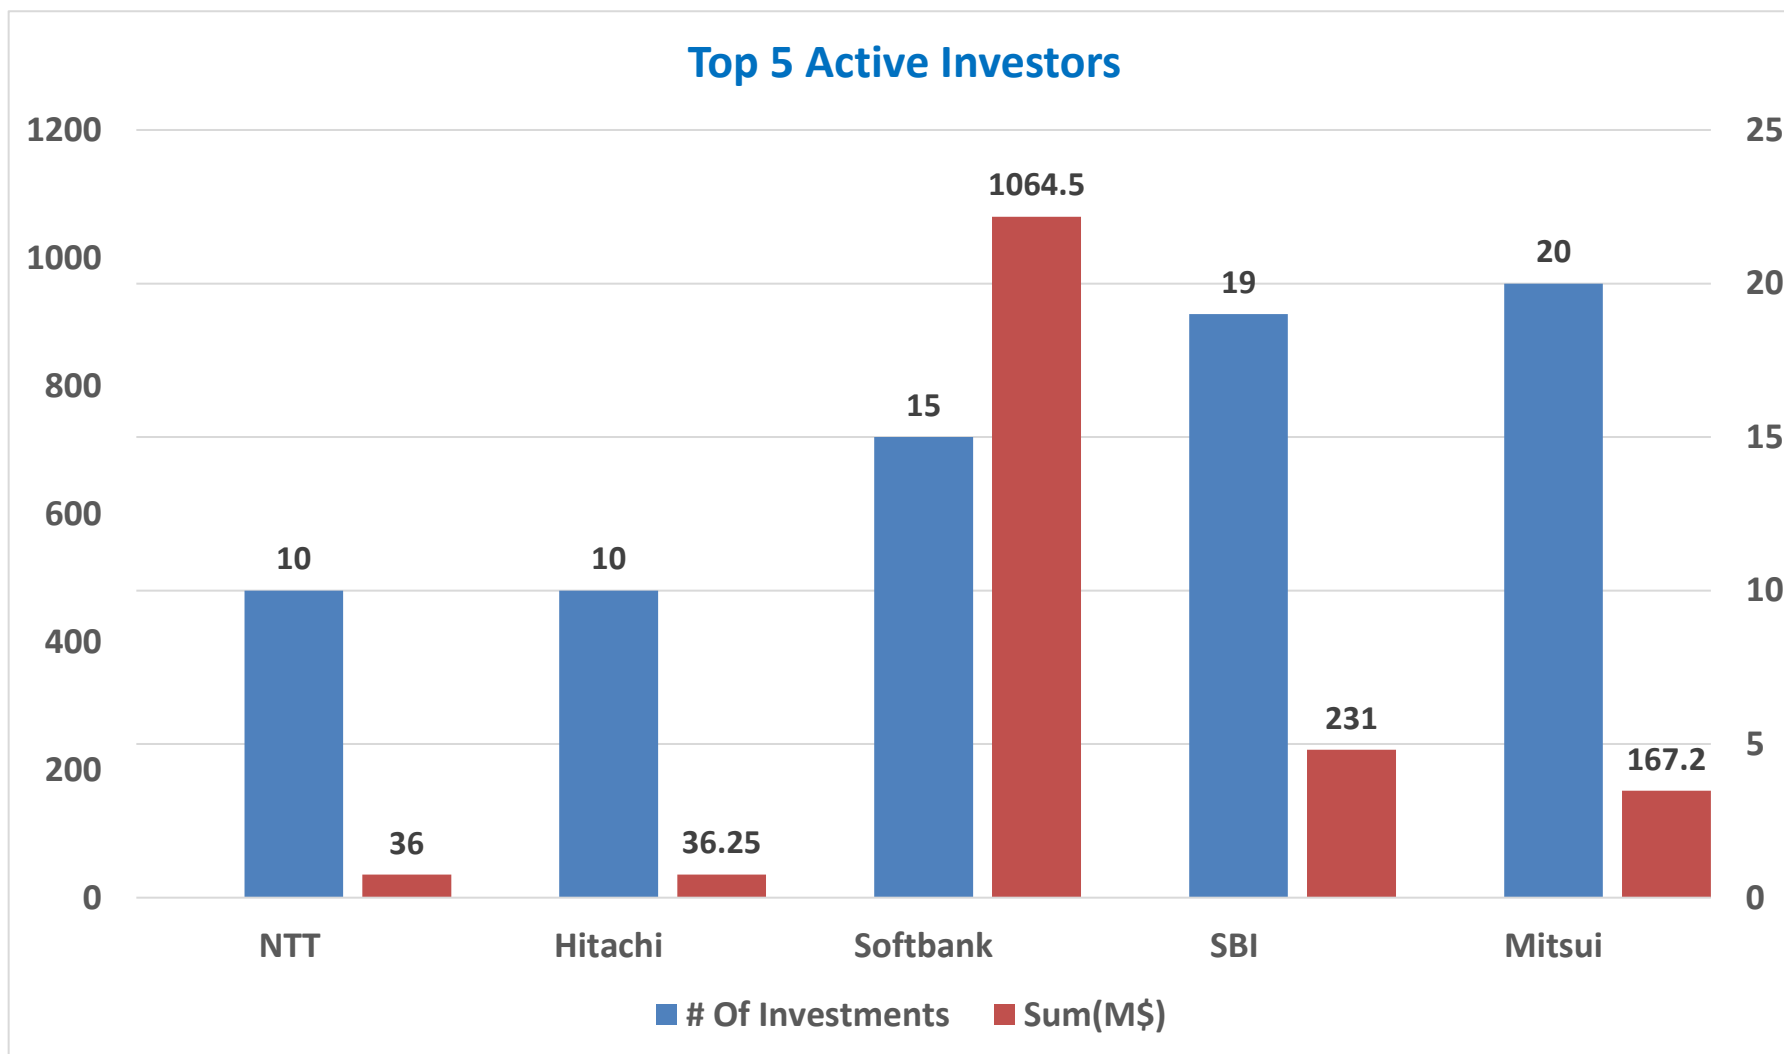

HAREL - HERTZ
Investment House Ltd.

Japanese Investments In Israel 2001-2019

Word of Trust

Prepared by: Elchanan S. Harel
Ziv Tetrak

Japanese Investments and Acquisitions of Israeli Companies

Total Number of Japanese Investments In Israeli Companies: 233

Total Amount of Japanese Investments In Israeli Companies: 7166.63M\$

Top 5 Active Investors

*Mitsui Consists of Mitsui, Mitsui Global, Mitsui Fodusan and Magenta

*SBI Consists of SBI holdings, SBI ventures and SBI JIVC

Top 10 Largest Investments

Japanese Company	Investment\Acquisition	Israeli Company	Year	Amount (\$M)
Yokohama Tires (Japan/India)	Acquisition	Alliance Tires	2016	1200
Mitsubishi Tanabe	Acquisition	Nerodrem	2017	1060
Rakuten	Acquisition	Viber	2014	900
Orix	Partial Acquisition	Ormat	2017	626
Softbank	Investment	Compass- US	2018	400
Softbank	Investment	Cybereason	2017-2019	250
Kurita Water Co	Acquisition	ICL EU (BK Giuliani GmbH)	2015	240
Sony	Acquisition	Altair	2016	230
Softbank	Investment	Lemonade	2018-2019	200
Japan Tobbaco	Investment	OPKO Pharma US/IL Combained Commercial	2017	118