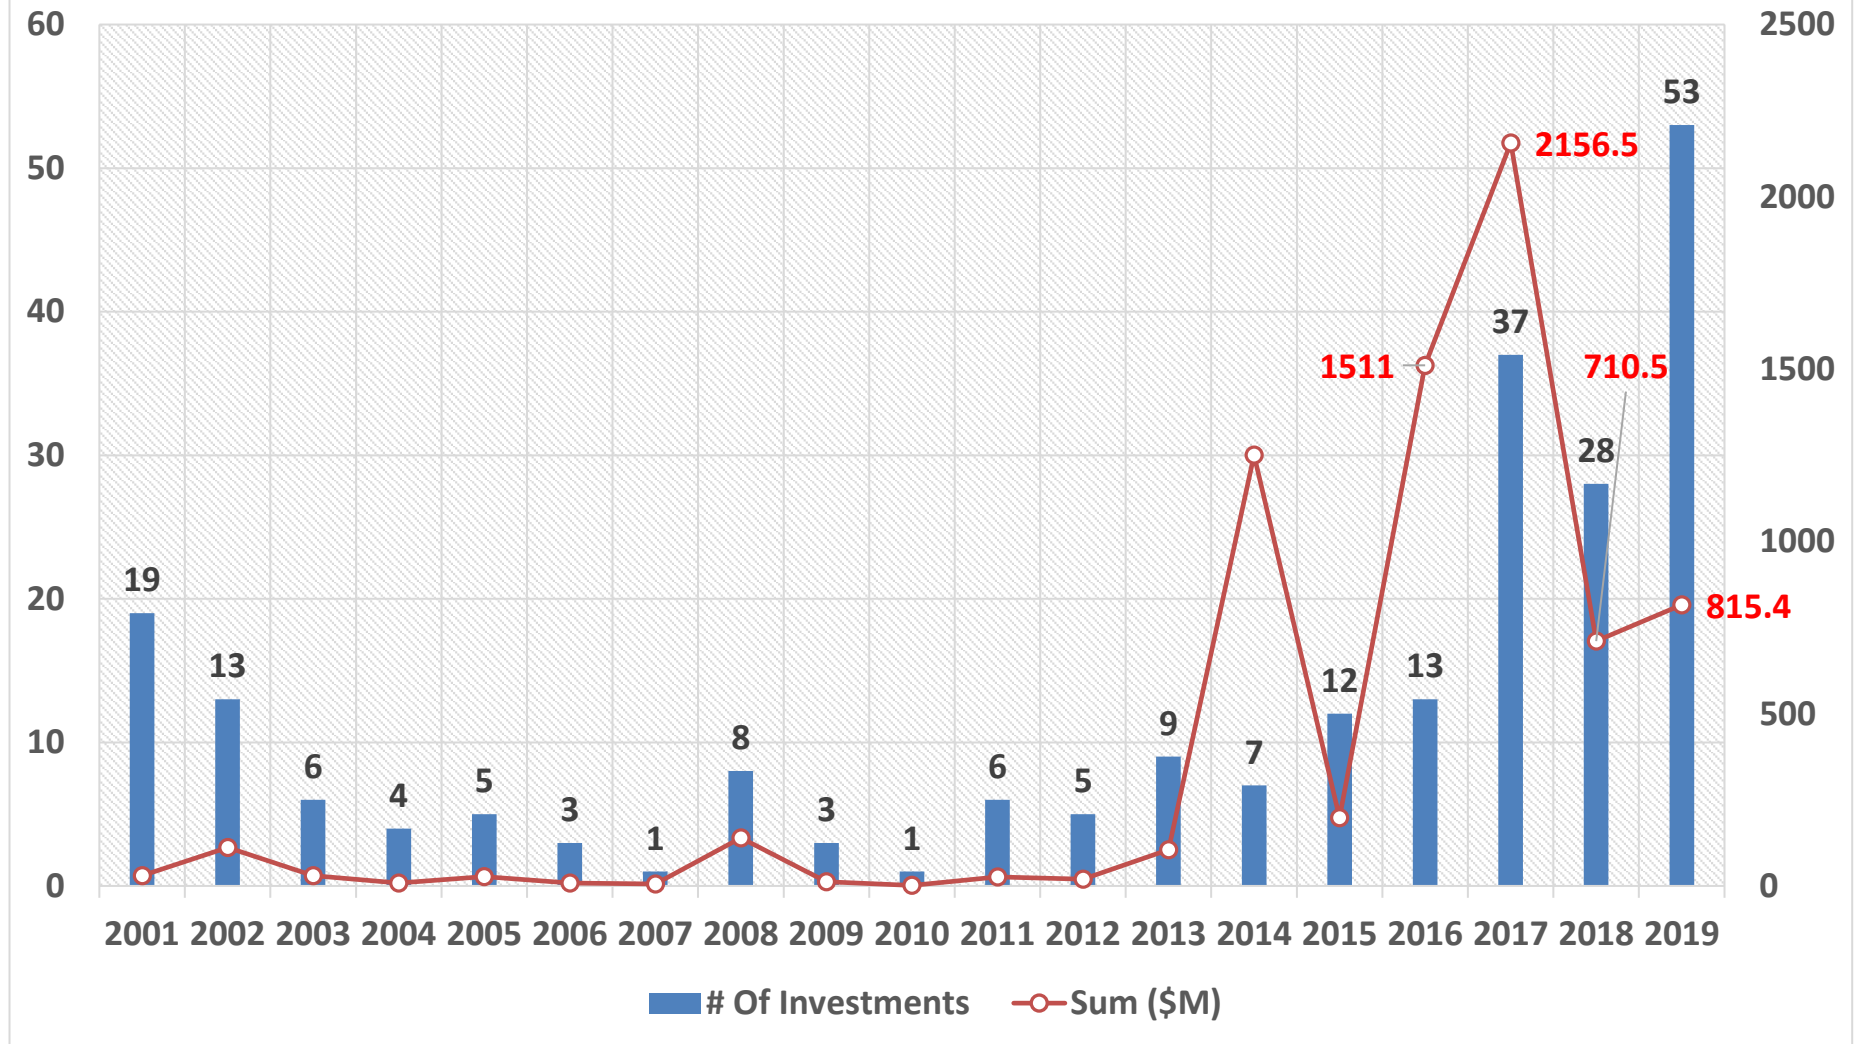

HAREL - HERTZ
Investment House Ltd.

Japanese Investments In Israel 2001-2019

Word of Trust

Prepared by: Elchanan S. Harel
Ziv Tetrak

Japanese Investments and Acquisitions of Israeli Companies

Total Number of Japanese Investments In Israeli Companies: 233

Total Amount of Japanese Investments In Israeli Companies: 7166.63M\$

Top 5 Active Investors

*Mitsui Consists of Mitsui, Mitsui Global, Mitsui Fodusan and Magenta

*SBI Consists of SBI holdings, SBI ventures and SBI JIVC

Top 10 Largest Investments

Japanese Company	Investment\Acquisition	Israeli Company	Year	Amount (\$M)
Yokohama Tires (Japan/India)	Acquisition	Alliance Tires	2016	1200
Mitsubishi Tanabe	Acquisition	Nerodrem	2017	1060
Rakuten	Acquisition	Viber	2014	900
Orix	Partial Acquisition	Ormat	2017	626
Softbank	Investment	Compass- US	2018	400
Softbank	Investment	Cybereason	2017-2019	250
Kurita Water Co	Acquisition	ICL EU (BK Giuliani GmbH)	2015	240
Sony	Acquisition	Altair	2016	230
Softbank	Investment	Lemonade	2018-2019	200
Japan Tobbaco	Investment	OPKO Pharma US/IL Combained Commercial	2017	118

% OF INVESTMENTS BY SECTOR 2001-2019

% OF INVESTMENT BY SECTOR 2001-2014

% OF IVESTMENT BY SECTOR SINCE 2015

Japanese Investments In Israel 2010-2019

Number Of Investments

% OF INVESTMENT BY SECTOR 2001-2009