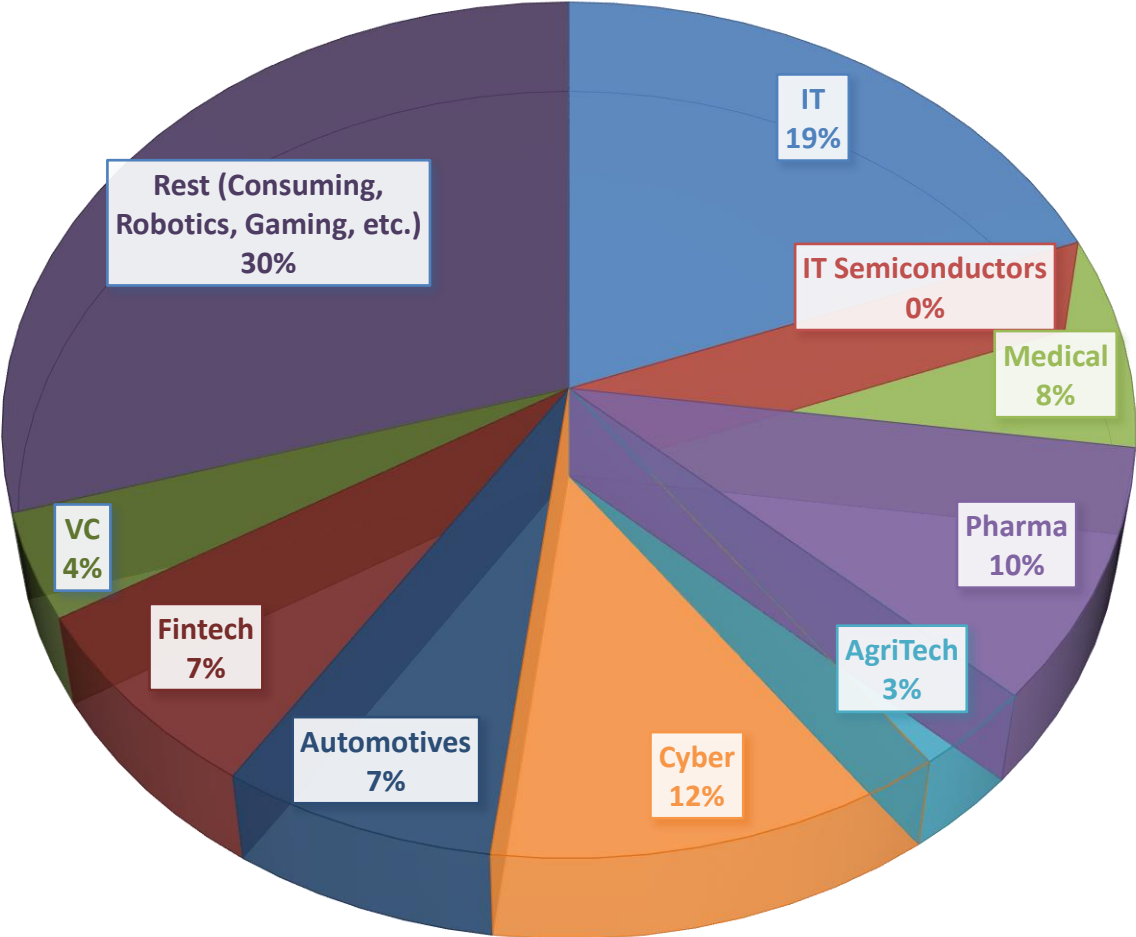

Total Amount of Japanese Investments In Israeli Companies: 7166.63M\$

Top 5 Active Investors

*Mitsui Consists of Mitsui, Mitsui Global, Mitsui Fodusan and Magenta

*SBI Consists of SBI holdings, SBI ventures and SBI JIVC

Top 10 Largest Investments

Japanese Company	Investment\Acquisition	Israeli Company	Year	Amount (\$M)
Yokohama Tires (Japan/India)	Acquisition	Alliance Tires	2016	1200
Mitsubishi Tanabe	Acquisition	Nerodrem	2017	1060
Rakuten	Acquisition	Viber	2014	900
Orix	Partial Acquisition	Ormat	2017	626
Softbank	Investment	Compass- US	2018	400
Softbank	Investment	Cybereason	2017-2019	250
Kurita Water Co	Acquisition	ICL EU (BK Giuliani GmbH)	2015	240
Sony	Acquisition	Altair	2016	230
Softbank	Investment	Lemonade	2018-2019	200
Japan Tobbaco	Investment	OPKO Pharma US/IL Combained Commercial	2017	118

% OF INVESTMENTS BY SECTOR 2001-2019

% OF INVESTMENT BY SECTOR 2001-2014

% OF IVESTMENT BY SECTOR SINCE 2015

Japanese Investments In Israel 2010-2019

Number Of Investments

% OF INVESTMENT BY SECTOR 2001-2009