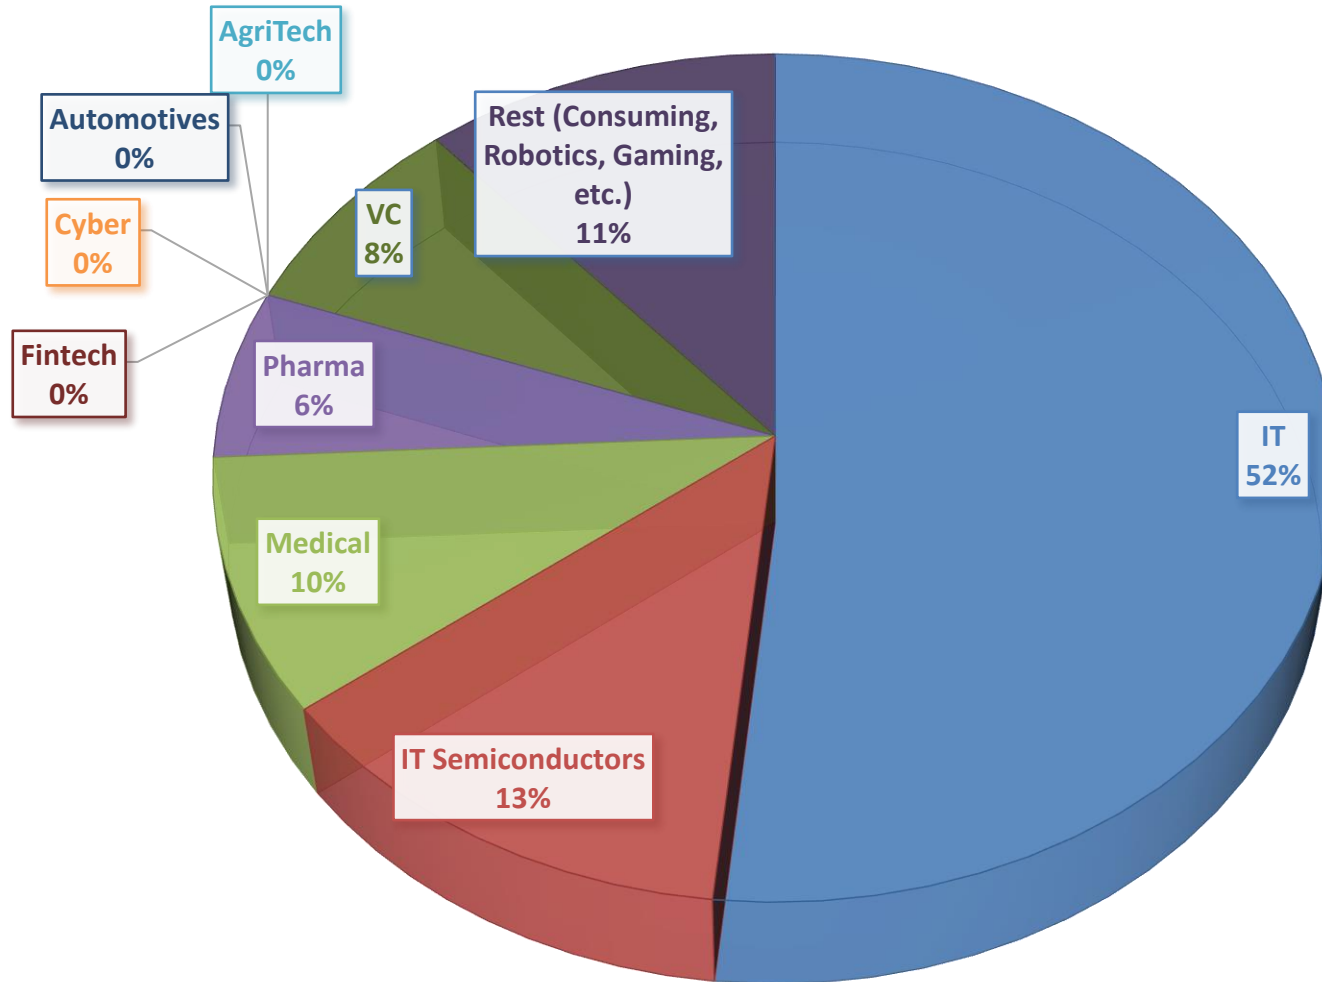

Top 10 Largest Investments

Japanese Company	Investment\Acquisition	Israeli Company	Year	Amount (\$M)
Yokohama Tires (Japan/India)	Acquisition	Alliance Tires	2016	1200
Mitsubishi Tanabe	Acquisition	Nerodrem	2017	1060
Rakuten	Acquisition	Viber	2014	900
Orix	Partial Acquisition	Ormat	2017	626
Softbank	Investment	Compass- US	2018	400
Softbank	Investment	Cybereason	2017-2019	250
Kurita Water Co	Acquisition	ICL EU (BK Giuliani GmbH)	2015	240
Sony	Acquisition	Altair	2016	230
Softbank	Investment	Lemonade	2018-2019	200
Japan Tobbaco	Investment	OPKO Pharma US/IL Combained Commercial	2017	118

% OF INVESTMENTS BY SECTOR 2001-2019

% OF INVESTMENT BY SECTOR 2001-2014

% OF IVESTMENT BY SECTOR SINCE 2015

Japanese Investments In Israel 2010-2019

Number Of Investments

% OF INVESTMENT BY SECTOR 2001-2009